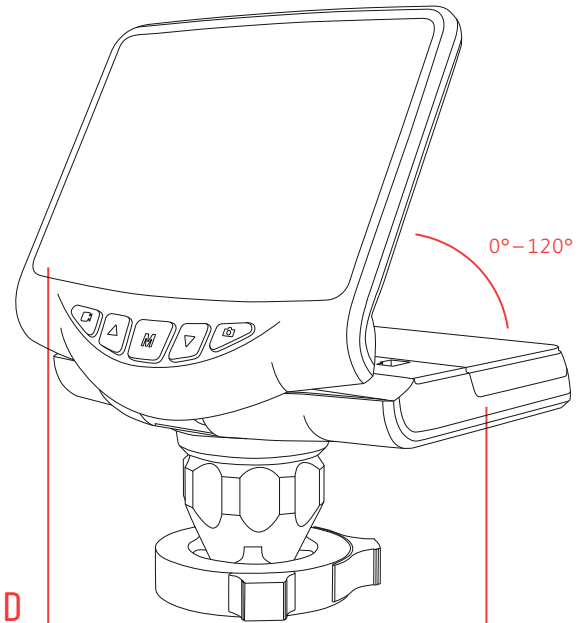

Attach and start:

Simple handling and perfect documentation

The **EN-mobil** flexible attachment camera fits on all rigid endoscopes from common manufacturers. It is compact and intuitively easy to use. Simply attach and you can view your inspections on the screen and comprehensively document them with images and videos.

On the brilliant, high-resolution HD display, you can see even the finest details sharply and with high contrast. It can be swiveled by 120° and enables an optimal view of the screen even in narrow, angled areas.

Up to four hours of inspection time thanks to the lithium-ion battery and up to 32 GB of recording memory make **EN-mobil** a versatile, practical helper for all inspection tasks.

SWIVELING HD DISPLAY

C-MOUNT ADAPTER

32 GB STORAGE

0°-120°

Technical data

Model	EN-mobil
Adapter	C-mount
Screen	3.5", LCD display
Incline range	0° ~ 120°
Image sensor	2 millionen pixel high performance sensor
Image format	JPG
video format	1080P, Mov

White balance	automatic
Storage	32 GB Micro SD-card
Power supply	AC100~240V 50/60Hz DC5V
Rechargeable battery	Rechargeable and removable Li-ion battery (1,900 mAh 3.7V)
Operating time	Over 4 hours
Weight	210 ± 10g

MANUFACTURE

We know the special requirements of many industries and manufacture customized endoscope solutions for precise and significant inspections.

SALES

With us you will find the right endoscope for every application. We offer you an extra large endoscope range with qualified expert consultation.

SERVICE

We repair endoscopes of all well-known manufacturers and provide you with a loan replacement during the repair time. Additionally, our specialists also perform endoscopic examinations upon request.

ENDO INDUSTRIAL GmbH & Co. KG

Keplerstraße 47
D -78549 Spaichingen

T +49 (0) 7467 / 910 30 40
F +49 (0) 7467 / 910 29 89

info@industrieendoskope.de
www.industrieendoskope.de